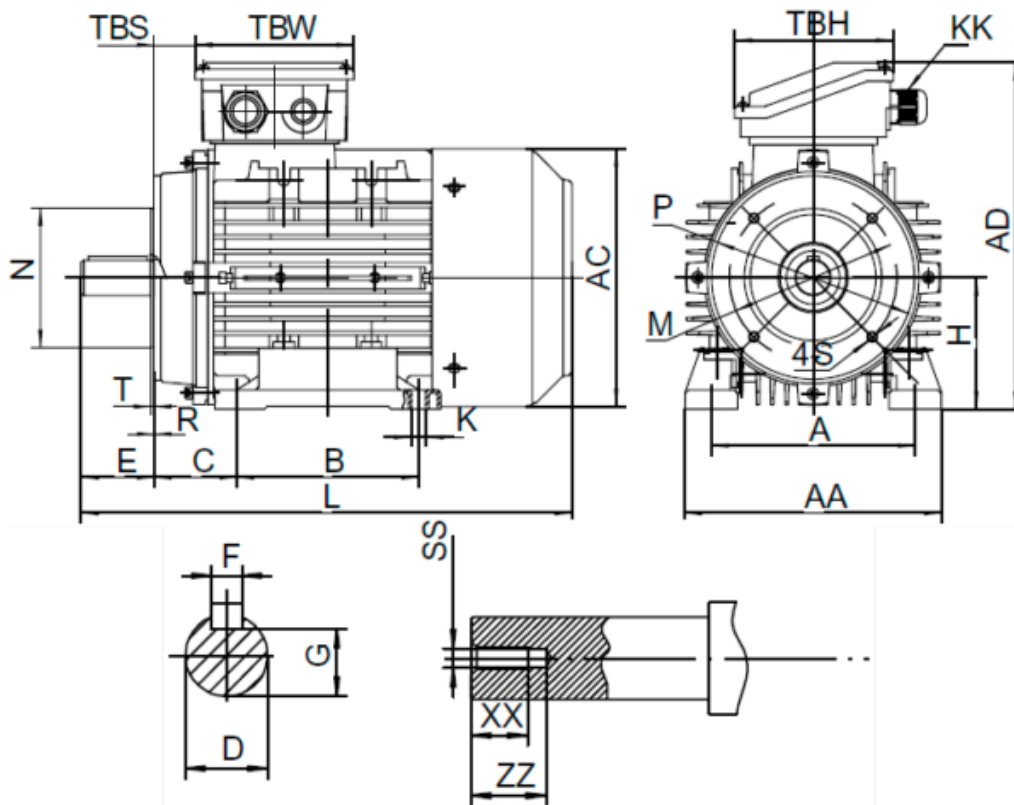

Data Sheet

Article number: 2518003006160140

Description: Kleedrive T3A 112M2-6 3.0kw 900 rpm UL/CSA
3x230/400V 50 HZ IP55 B34 Eff=84,3%

Measures

A = 190	F = 8	R = 0	ZZ = 30
AA = 224	G = 24	S = M8	
AC = Ø220	H = 112	SS = M10	
AD = 283	HD = 171	T = 3.5	
B = 140	L = 397	TBH = 118	
C = 70	M = Ø130	TBS = 33	
D = Ø28	N = Ø110	TBW = 118	
E = 60	P = Ø160	XX = 22	